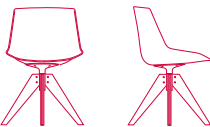

## OPTIONS

**4-legged base**  
L53 D54 H80.5 cm  
seat H44 cm

**sled base**  
L53 D54 H80.5 cm  
seat H44 cm

**VN 4-legged steel base**  
L56 D56 H80.5 cm  
seat H44 cm

**LEM 4-legged base**  
L65 D65 H80.5 cm  
seat H44 cm