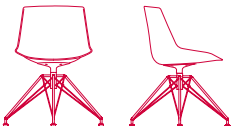

## OPTIONS

**4-legged base**  
L53 D54 H80.5 cm  
seat H44 cm

**sled base**  
L53 D54 H80.5 cm  
seat H44 cm

**VN 4-legged steel base**  
L56 D56 H80.5 cm  
seat H44 cm

**LEM 4-legged base**  
L65 D65 H80.5 cm  
seat H44 cm

**fixed 5-point-star base**  
L67 D67 H80.5 cm  
seat H44 cm

**height-adjustable,  
5-point-star base on castors**  
L67 D67 H80.5 cm  
seat H41.2/51.2 cm

**base with central leg**  
L53 D54 H80.5 cm  
seat H44 cm

**VN 4-legged oak base**  
L56 D56 H80.5 cm  
seat H44 cm

**4-legged oak base**  
L54 D54 H80.5 cm  
seat H44 cm