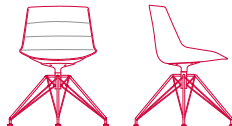

## OPTIONS

**4-legged base**  
L53 D54 H80.5 cm  
seat H44 cm

**sled base**  
L53 D54 H80.5 cm  
seat H44 cm

**VN 4-legged steel base**  
L56 D56 H80.5 cm  
seat H44 cm

**LEM 4-legged base**  
L65 D65 H80.5 cm  
seat H44 cm

**fixed 5-point-star base**  
L67 D67 H80.5 cm  
seat H44 cm

**height-adjustable,  
5-point-star base on castors**  
L67 D67 H80.5 cm  
seat H41.2/51.2 cm

**base with central leg**  
L53 D54 H80.5 cm  
seat H44 cm

**VN 4-legged oak base**  
L56 D56 H80.5 cm  
seat H44 cm

**4-legged oak base**  
L54 D54 H80.5 cm  
seat H44 cm