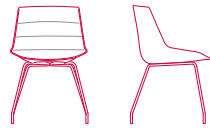

FLOW CHAIR

WHITE OR BLACK SHELL

PADDED SHELL

OPTIONS

4-legged base
L53 D54 H80.5 cm
seat H44 cm