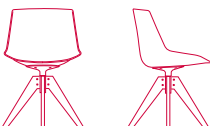

## OPTIONS

**4-legged base**  
L53 D54 H80.5 cm  
seat H44 cm

**sled base**  
L53 D54 H80.5 cm  
seat H44 cm

**VN 4-legged steel base**  
L56 D56 H80.5 cm  
seat H44 cm

**LEM 4-legged base**  
L65 D65 H80.5 cm  
seat H44 cm

**fixed 5-point-star base**  
L67 D67 H80.5 cm  
seat H44 cm

**height-adjustable,  
5-point-star base on castors**  
L67 D67 H80.5 cm  
seat H41.2/51.2 cm

**base with central leg**  
L53 D54 H80.5 cm  
seat H44 cm