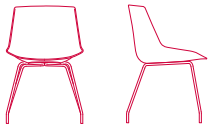

FLOW CHAIR

WHITE OR BLACK SHELL

PADDED SHELL

OPTIONS

4-legged base
L53 D54 H80.5 cm
seat H44 cm