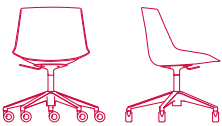

## OPTIONS

**4-legged base**  
L53 D54 H80.5 cm  
seat H44 cm

**sled base**  
L53 D54 H80.5 cm  
seat H44 cm

**VN 4-legged steel base**  
L56 D56 H80.5 cm  
seat H44 cm

**LEM 4-legged base**  
L65 D65 H80.5 cm  
seat H44 cm

**fixed 5-point-star base**  
L67 D67 H80.5 cm  
seat H44 cm

**height-adjustable,  
5-point-star base on castors**  
L67 D67 H80.5 cm  
seat H41.2/51.2 cm

**base with central leg**  
L53 D54 H80.5 cm  
seat H44 cm

**VN 4-legged oak base**  
L56 D56 H80.5 cm  
seat H44 cm

**4-legged oak base**  
L54 D54 H80.5 cm  
seat H44 cm