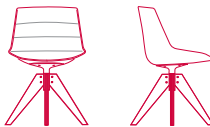

## WHITE OR BLACK SHELL

## OPTIONS

**4-legged base**  
L53 D54 H80.5 cm  
seat H44 cm

**sled base**  
L53 D54 H80.5 cm  
seat H44 cm

**VN 4-legged steel base**  
L56 D56 H80.5 cm  
seat H44 cm

**LEM 4-legged base**  
L65 D65 H80.5 cm  
seat H44 cm