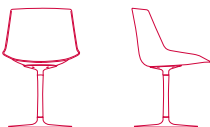

base with central leg
L53 D54 H80.5 cm
seat H44 cm