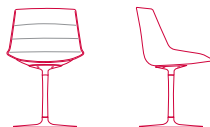

## OPTIONS

**4-legged base**  
L53 D54 H80.5 cm  
seat H44 cm

**sled base**  
L53 D54 H80.5 cm  
seat H44 cm

**VN 4-legged steel base**  
L56 D56 H80.5 cm  
seat H44 cm

**LEM 4-legged base**  
L65 D65 H80.5 cm  
seat H44 cm

**fixed 5-point-star base**  
L67 D67 H80.5 cm  
seat H44 cm

**height-adjustable,  
5-point-star base on castors**  
L67 D67 H80.5 cm  
seat H41.2/51.2 cm

**base with central leg**  
L53 D54 H80.5 cm  
seat H44 cm