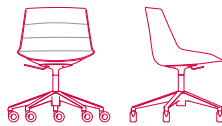

## OPTIONS

**4-legged base**  
L53 D54 H80.5 cm  
seat H44 cm

**sled base**  
L53 D54 H80.5 cm  
seat H44 cm

**VN 4-legged steel base**  
L56 D56 H80.5 cm  
seat H44 cm

**LEM 4-legged base**  
L65 D65 H80.5 cm  
seat H44 cm

**fixed 5-point-star base**  
L67 D67 H80.5 cm  
seat H44 cm

**height-adjustable,  
5-point-star base on castors**  
L67 D67 H80.5 cm  
seat H41.2/51.2 cm

**base with central leg**  
L53 D54 H80.5 cm  
seat H44 cm

**VN 4-legged oak base**  
L56 D56 H80.5 cm  
seat H44 cm

**4-legged oak base**  
L54 D54 H80.5 cm  
seat H44 cm